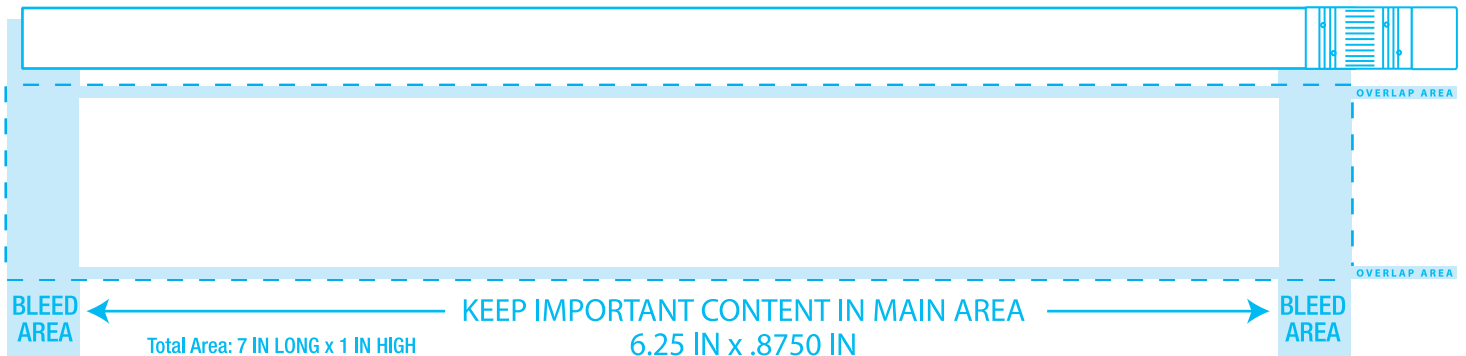

PROMOTION CHOICE

DIGITAL 4 COLOR PRINT TRANSFER WRAP

Dashed Line For Imprint Area Only, Will Not Print.

Small Details May Fill In

Imprint Size: 1" x 7"